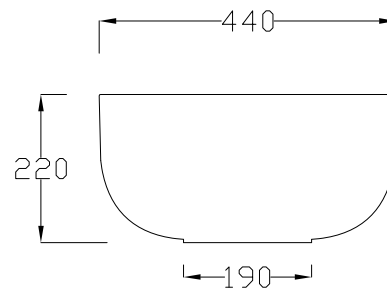

LAVABO APPOGGIO CM 44 H 22 Countertop washbasin 44 H 22

LAVABO SENZA TROPPO PIENO
Washbasin withOUT overflow

ACCESSORI / ACCESSORIES

P90 - Piletta flusso continuo cromo /
open outlet drain chrome

P125 - Piletta click clack or flusso continuo copertura in ceramica /
click clack drain or open outlet drain with ceramic cover