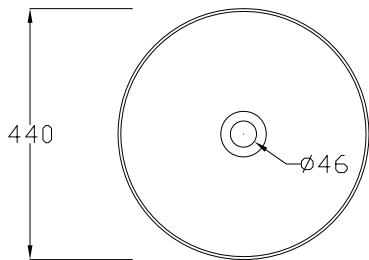

LAVABO APPOGGIO CM 44 H 22 Countertop washbasin 44 H 22

LAVABO SENZA TROPPO PIENO
Washbasin withOUT overflow

ACCESSORI / ACCESSORIES

P90 - Piletta flusso continuo cromo /
open outlet drain chrome

P125 - Piletta click clack or flusso continuo copertura in ceramica /
click clack drain or open outlet drain with ceramic cover