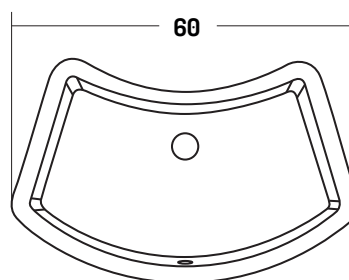

DISEGNO CERAMICA SRL

Via del Bocciodromo snc
01035 Gallese Scalo (VT) ITALY

Tel. +39.0761.496725
Fax +39.0761.496726

disegnoc@disegnoceramica.com

Ufficio Commerciale ITALIA

giacinta@disegnoceramica.com
annamosi@disegnoceramica.com

Ufficio Export

novella@disegnoceramica.com
natalie@disegnoceramica.com

Ufficio Tecnico

ufficiotecnico@disegnoceramica.com