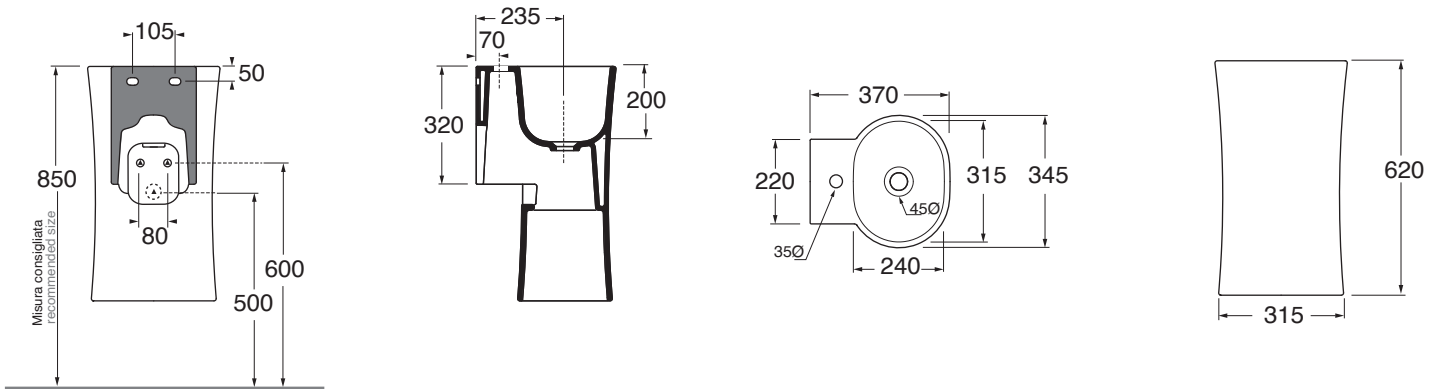

LALS035370NM... CA/CE/CT

finiture SHINE/SHINE finishing

LALS035370NM

(Specificare il colore al momento dell'ordine/ Specify the color when ordering)

LALS035370NM... PS/SA/SS

CM 35x37x62

plt italy pz.8 - plt export pcs. 16

kg 20

scala/scale 1:20 dimensioni/dimensions in mm

Gamma di colori disponibile per lavabo e copripiletta PILCE
Color range available for washbasins and drain cap PILCE

COLORS 1250°

Ceramica

SHINE

Complementi/complements: