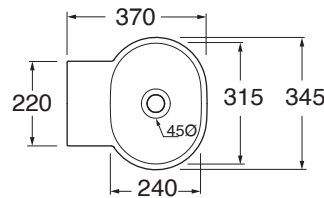

LALS035370NO... CA/CE/CT

finiture SHINE/ SHINE finishing

LALS035370NO

(Specificare il colore al momento dell'ordine/ Specify the color when ordering)

LALS035370NO... PS/SA/SS

CM 35x37xh62

plt italy pz.8 - plt export pcs. 16

kg 20

scala/scale 1:20 dimensioni/dimensions in mm

Gamma di colori disponibile per lavabo e copripiletta PILCE

Color range available for washbasins and drain cap PILCE

COLORS 1250°

Ceramica

BI
bianco lucido
shiny white

PILCK

kg 0,5

TECHNICAL SHEET n°: 01	DESIGNER: GIOVANNI LEVANTI	CODE: LALS035370NO
SHEET FORMAT: A4	ISO	REVISION: 05
REGULATIONS : CE EN 14688 / EN32 / Dop-14688		SCALE: 1:20
All the measurements respect the tolerances provided by the "AZZURRA QUALITY GUIDELINES".		DATE: 31/03/2023