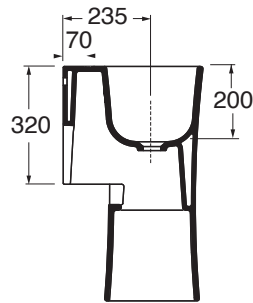

LALS035370NO... CA/CE/CT

finiture SHINE/ SHINE finishing

LALS035370NO

(Specificare il colore al momento dell'ordine/ Specify the color when ordering)

LALS035370NO... PS/SA/SS

CM 35x37xh62

plt italy pz.8 - plt export pcs. 16

kg 20

scala/scale 1:20 dimensioni/dimensions in mm

Gamma di colori disponibile per lavabo e copripiletta PILCE

Color range available for washbasins and drain cap PILCE

COLORS 1250°

Ceramica

BI
bianco lucido
shiny white

PILCK

kg 0,5

TECHNICAL SHEET n°: 01	DESIGNER: GIOVANNI LEVANTI	CODE: LALS035370NO
SHEET FORMAT: A4	ISO	REVISION: 05
REGULATIONS : CE EN 14688 / EN32 / Dop-14688		SCALE: 1:20
All the measurements respect the tolerances provided by the "AZZURRA QUALITY GUIDELINES".		DATE: 31/03/2023