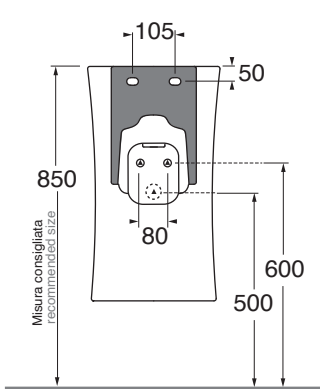

LALS035370NO... CA/CE/CT

finiture SHINE/ SHINE finishing

LALS035370NO

(Specificare il colore al momento dell'ordine/ Specify the color when ordering)

LALS035370NO... PS/SA/SS

CM 35x37xh62

plt italy pz.8 - plt export pcs. 16

kg 20

scala/scale 1:20 dimensioni/dimensions in mm

Gamma di colori disponibile per lavabo e copripiletta PILCE

Color range available for washbasins and drain cap PILCE

COLORS 1250°

Ceramica

BI
bianco lucido
shiny white

PILCK

kg 0,5

TECHNICAL SHEET n°: 01	DESIGNER: GIOVANNI LEVANTI	CODE: LALS035370NO
SHEET FORMAT: A4	ISO	REVISION: 05
REGULATIONS : CE EN 14688 / EN32 / Dop-14688		SCALE: 1:20
All the measurements respect the tolerances provided by the "AZZURRA QUALITY GUIDELINES".		DATE: 31/03/2023