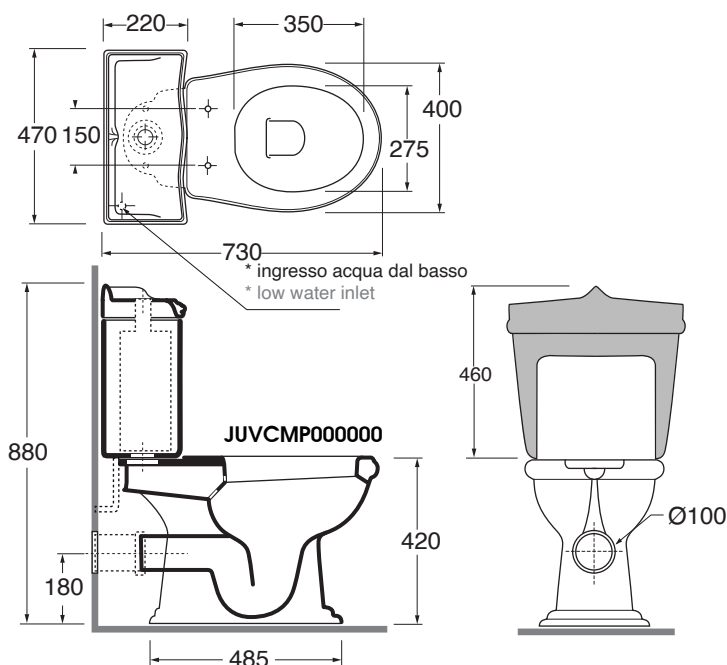

JUVCMP000000
JUCSMB000000

JUBILAEUM monoblocco/close coupled wc

codice
code

Vaso Jubilaeum monoblocco con scarico a parete.
Giunone wall trap close coupled WC.

bianco lucido/ shiny white

JUVCMP000000BI

Cassetta Jubilaeum per vaso monoblocco.
Jubilaeum close coupled cistern.

bianco lucido/ shiny white

JUCSMB000000BI

CM 73x40x88

plt italy pz. 5 - plt export pcs.10

kg 24,5

scala/scale 1:20 dimensioni/dimensions in mm

Ceramica

BI
bianco lucido
shiny white

Complementi/complements:

Codice
code

Codice
code

Sedile termoundurente avvolgente per vaso
Wrapover thermosetting cover-seat

bianco lucido/ shiny white

JC 1800 TI

Copriwater in noce massello
Solid walnut-wood cover-seat

bianco lucido/ shiny white

B 1900 2F/40

TECHNICAL SHEET n°: 01	DESIGNER: OFFICINA AZZURRA	CODE: JUVCMP000000/JUCSMB000000
SHEET FORMAT: A4	ISO	REVISION: 04
REGULATIONS: CE EN 997 / EN33 / Dop-997 *		SCALE: 1:20
All the measurements respect the tolerances provided by the "AZZURRA QUALITY GUIDELINES".		
DATE: 6/12/2022		