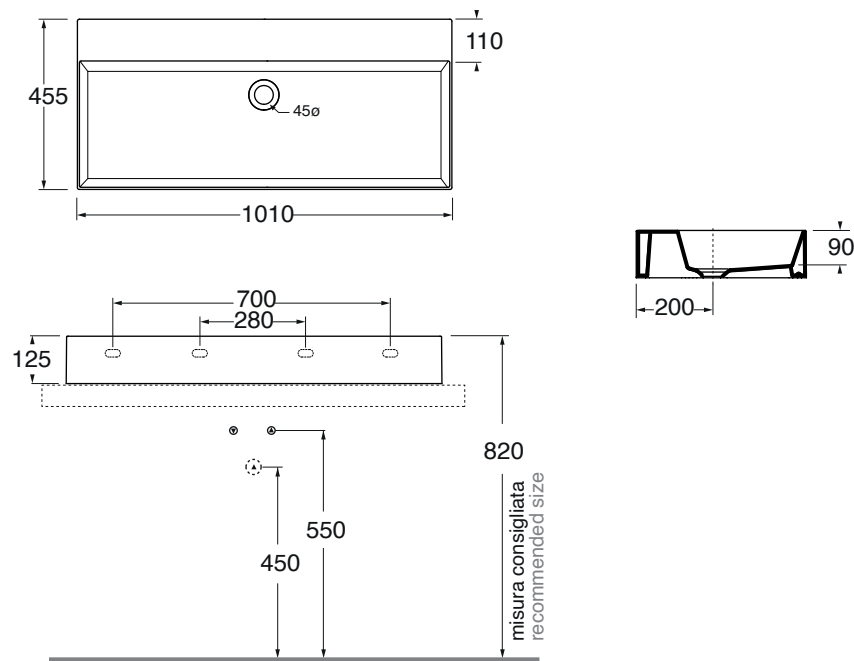

plt Italy pz. 10- plt export pcs. 17

kg 26

scala/scale 1:20 dimensioni/dimensions in mm

Gamma di colori disponibile per lavabo e pilette in ceramica

Color range available for washbasins and ceramic drain cap