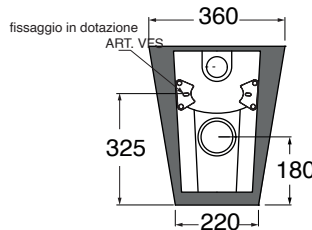

BUVCTTE00000BI

CM 55x36x42

plf Italy pz. 12 - plf export pcs. 20

kg 26,5

Tecnologie/technologies:

watersaving

easyclean

scarico traslato

**	RDP
	mm 380 o mm 350

*	CVT 2	CVTK	CVTR
	da 100 mm a 160 mm	da 60 mm a 130 mm	da 170 mm a 210 mm

scala/scale 1:20 dimensioni/dimensions in mm

Ceramica

bianco lucido
shiny white

Complementi/complements:

Sedile termoindurente con chiusura frizionata
Thermosetting soft close seat cover

bianco lucido/shiny white

BUI 1800/F

Curva tecnica per vaso normale e monoblocco
* (solo per questa collezione da 100 a 160 mm)
Technical bend for adjustable flush system wc
with wall distance ranging from 100 mm to 160 mm
(* only for this collection)

CVTR

Raccordo eccentrico per entrata acqua
* (solo per questa collezione H380 o H350mm)
Eccentric joint for mm H380 or H350mm
waterinlet (* only for this collection)

RDP

TECHNICAL SHEET n°: 01	DESIGNER: OFFICINA AZZURRA	CODE: BUVCTTE00000	Azzurra sanitari in ceramica S.p.a.		
SHEET FORMAT: A4	ISO	REVISION: 03	SCALE: 1:20	DATE: 10/01/2023	via Civita Castellana snc 01030
REGULATIONS: EN 997 / EN33 / Dop-997 *	All the measurements respect the tolerances provided by the "AZZURRA QUALITY GUIDELINES".				Castel S.Elia (VT) - ITALY
					Tel.+39.0761 518155
					Fax.+39.0761 514560