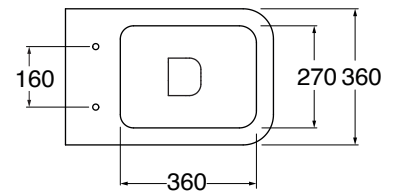

BUVCTTE00000BI

CM 55x36x42

plf Italy pz. 12 - plf export pcs. 20

kg 26,5

Tecnologie/technologies:

watersaving

easyclean

scarico traslato

**	RDP
	mm 380 o mm 350

*	CVT 2	CVTK	CVTR
	da 100 mm a 160 mm	da 60 mm a 130 mm	da 170 mm a 210 mm

scala/scale 1:20 dimensioni/dimensions in mm

Ceramica

bianco lucido
shiny white

Complementi/complements:

Sedile termoindurente con chiusura frizionata
Thermosetting soft close seat cover

bianco lucido/shiny white

BUI 1800/F

Curva tecnica per vaso normale e monoblocco
* (solo per questa collezione da 100 a 160 mm)
Technical bend for adjustable flush system wc
with wall distance ranging from 100 mm to 160 mm
(* only for this collection)

CVTR

Raccordo eccentrico per entrata acqua
* (solo per questa collezione H380 o H350mm)
Eccentric joint for mm H380 or H350mm
waterinlet (* only for this collection)

RDP

TECHNICAL SHEET n°: 01	DESIGNER: OFFICINA AZZURRA	CODE: BUVCTTE00000	Azzurra sanitari in ceramica S.p.a.		
SHEET FORMAT: A4	ISO	REVISION: 03	SCALE: 1:20	DATE: 10/01/2023	via Civita Castellana snc 01030
REGULATIONS: EN 997 / EN33 / Dop-997 *	All the measurements respect the tolerances provided by the "AZZURRA QUALITY GUIDELINES".				Castel S.Elia (VT) - ITALY
					Tel.+39.0761 518155
					Fax.+39.0761 514560