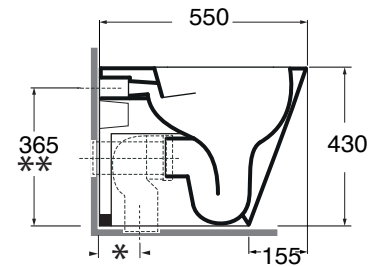

BUVCTTE00000BI

CM 55x36x42

plf Italy pz. 12 - plf export pcs. 20

kg 26,5

Tecnologie/technologies:

watersaving

easyclean

scarico traslato

**	RDP
	mm 380 o mm 350

*	CVT 2	CVTK	CVTR
	da 100 mm a 160 mm	da 60 mm a 130 mm	da 170 mm a 210 mm

scala/scale 1:20 dimensioni/dimensions in mm

Ceramica

bianco lucido
shiny white

Complementi/complements:

Sedile termoindurente con chiusura frizionata
Thermosetting soft close seat cover

bianco lucido/shiny white

BUI 1800/F

Curva tecnica per vaso normale e monoblocco
* (solo per questa collezione da 100 a 160 mm)
Technical bend for adjustable flush system wc
with wall distance ranging from 100 mm to 160 mm
(* only for this collection)

CVTR

Raccordo eccentrico per entrata acqua
* (solo per questa collezione H380 o H350mm)
Eccentric joint for mm H380 or H350mm
waterinlet (* only for this collection)

RDP

TECHNICAL SHEET n°: 01	DESIGNER: OFFICINA AZZURRA	CODE: BUVCTTE00000	Azzurra sanitari in ceramica S.p.a.		
SHEET FORMAT: A4	ISO	REVISION: 03	SCALE: 1:20	DATE: 10/01/2023	via Civita Castellana snc 01030
REGULATIONS: EN 997 / EN33 / Dop-997 *	All the measurements respect the tolerances provided by the "AZZURRA QUALITY GUIDELINES".				Castel S.Elia (VT) - ITALY
					Tel.+39.0761 518155
					Fax.+39.0761 514560